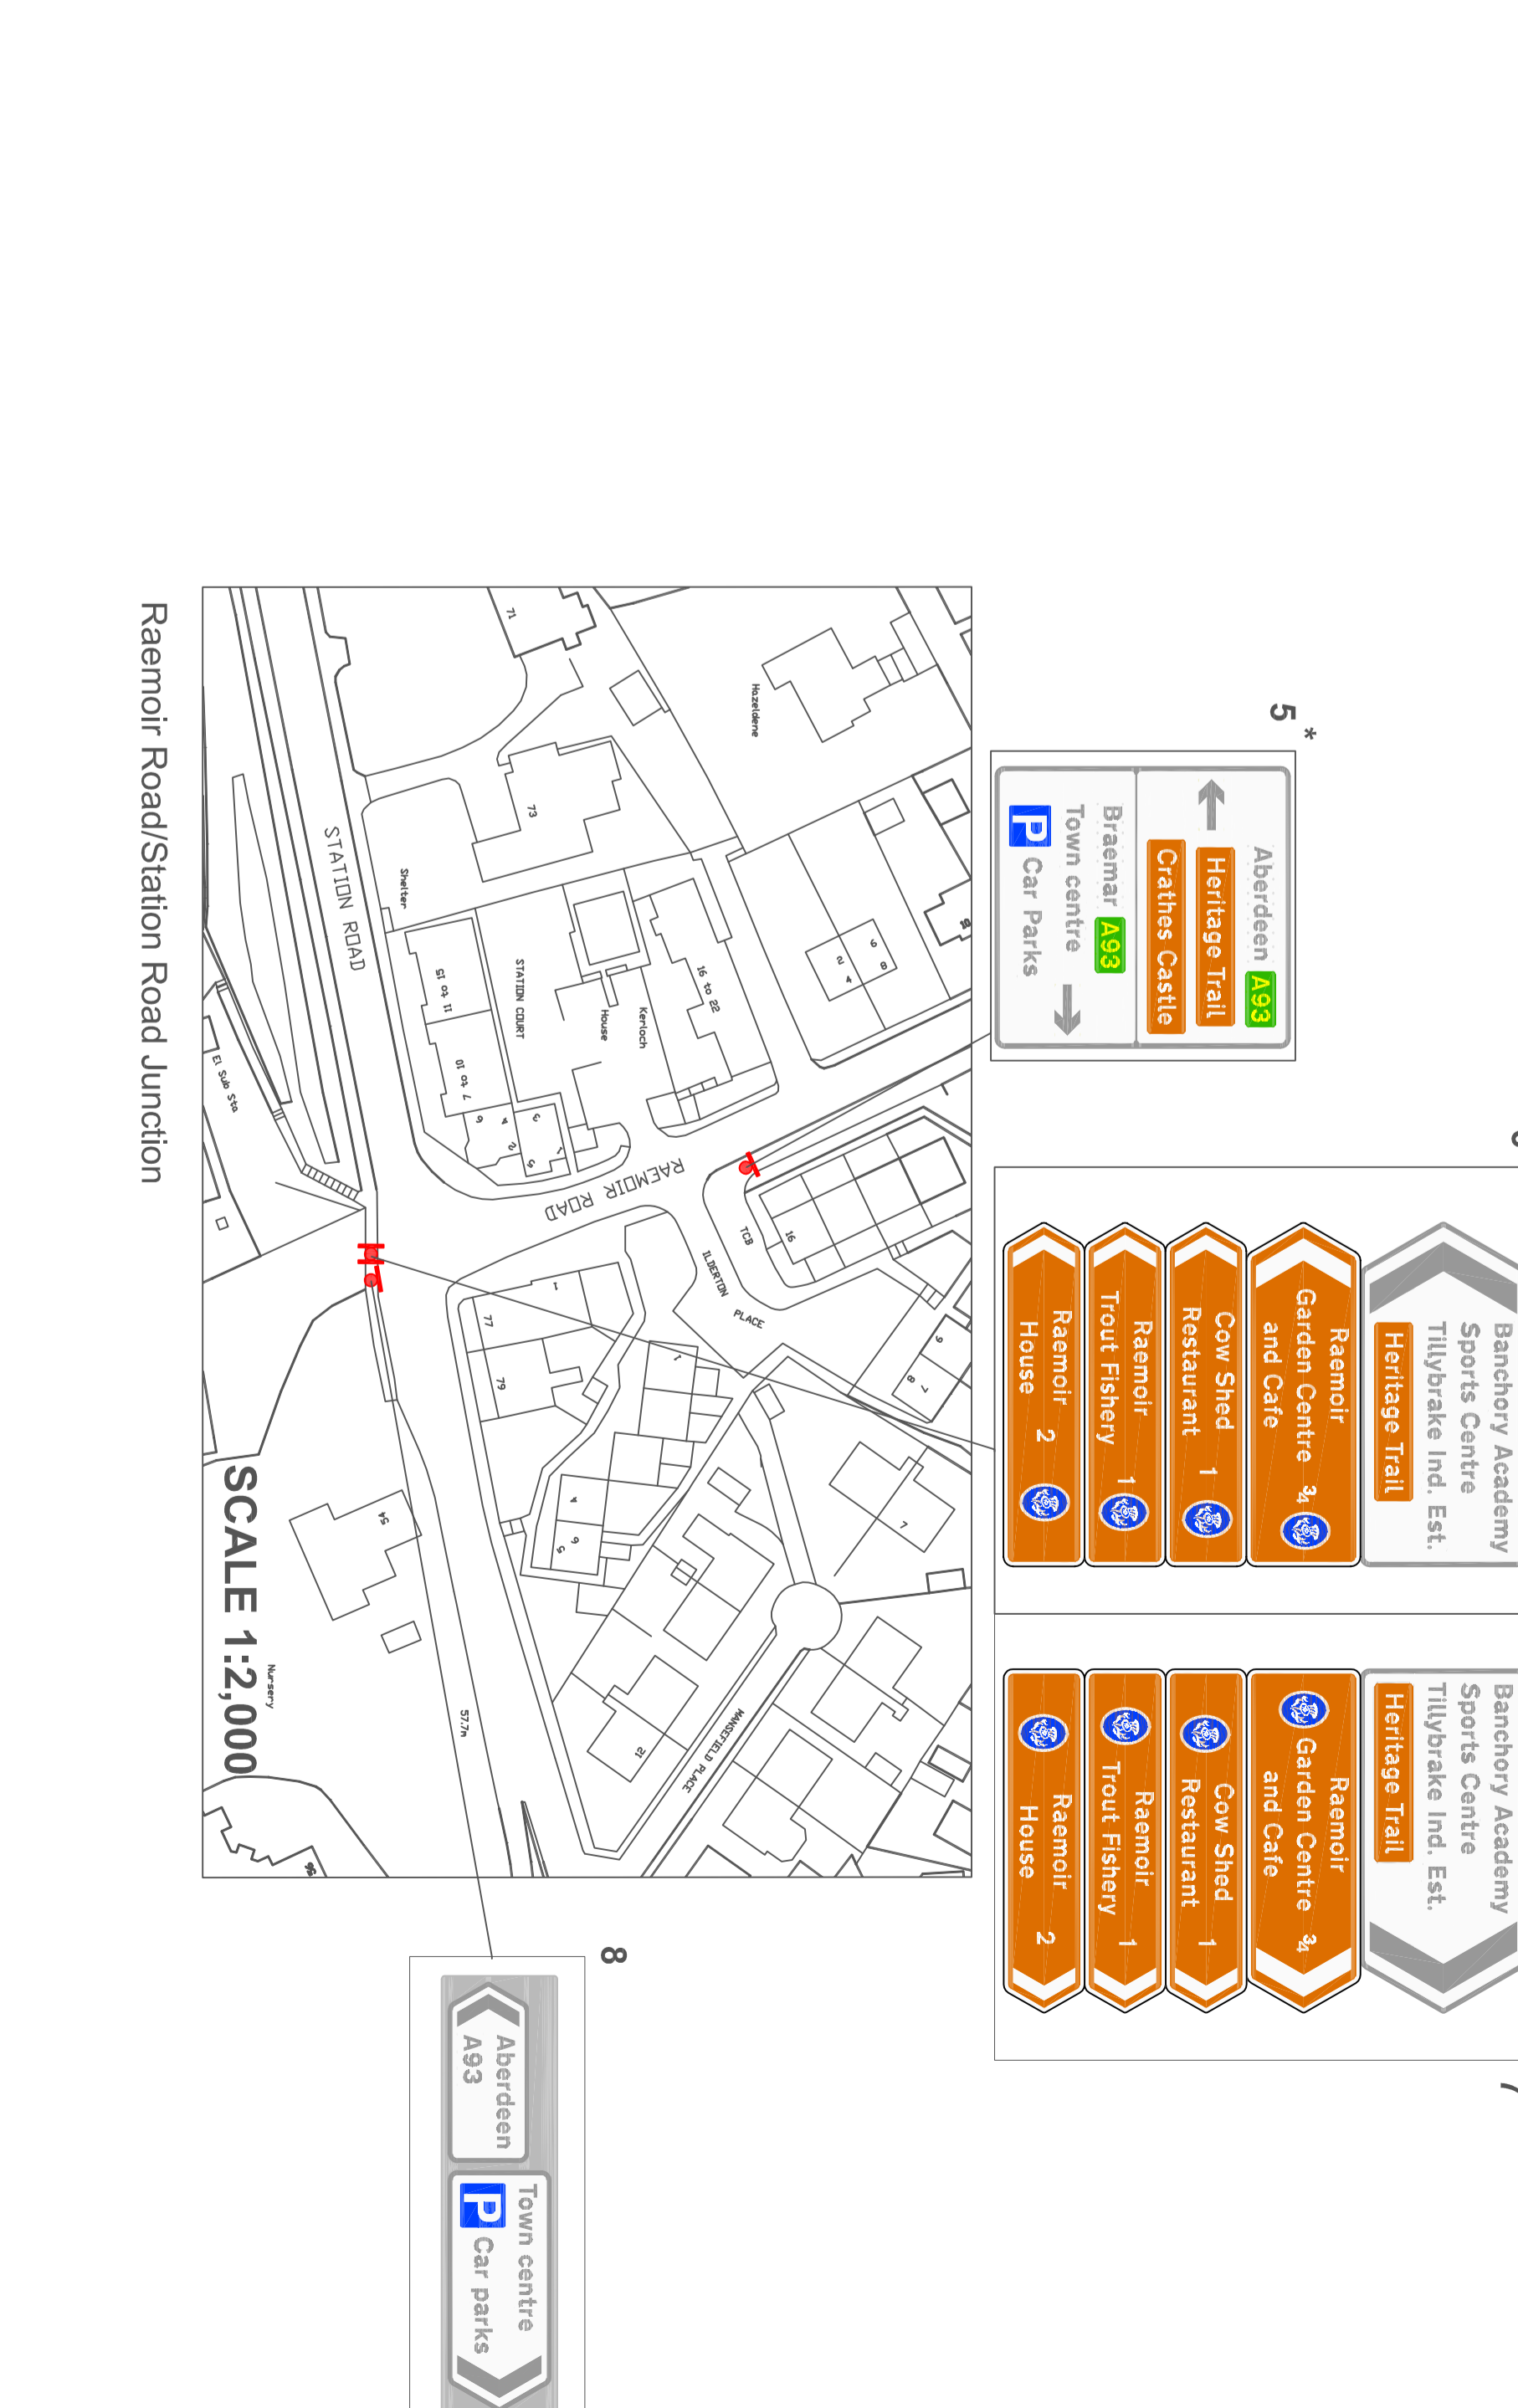

Vehicular Signage Recommendations

- Mon - Sat 8 am - 6 pm No return within 15mins
- Mon - Sat 8 am - 6 pm No return within 15mins
- Mon - Sat 8 am - 6 pm No return within 15mins

Example of boundary sign used in Plymouth

- King George V Park
- King George V Park

SCALE 1:1,000

Town Centre