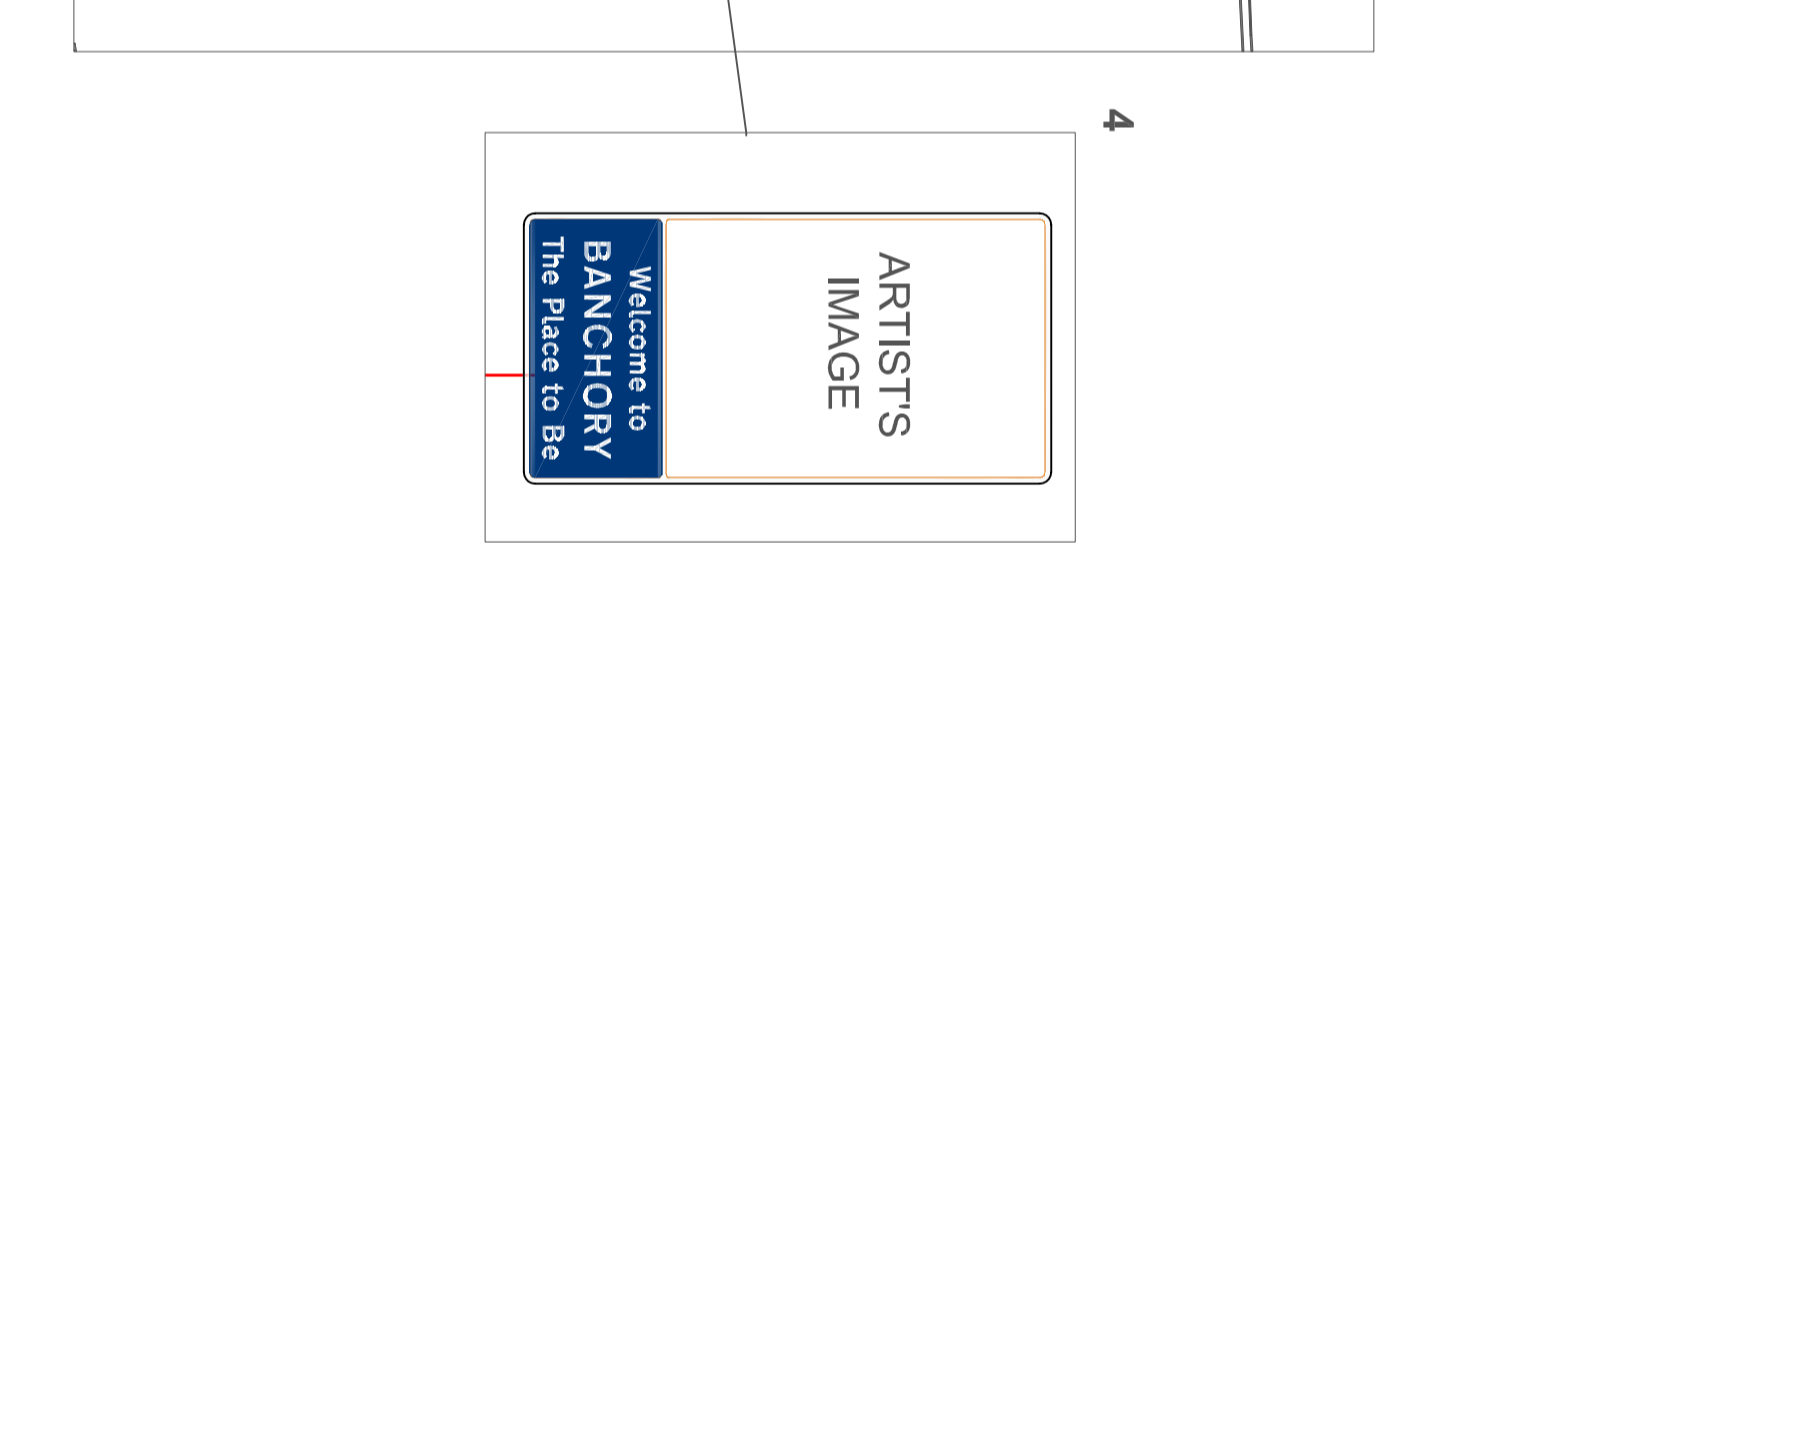

Vehicular Signage Recommendations

- Mon - Sat 8 am - 6 pm No return within 15mins
- Mon - Sat 8 am - 6 pm No return within 15mins
- Mon - Sat 8 am - 6 pm No return within 15mins

Example of boundary sign used in Plymouth

- King George V Park
- King George V Park

SCALE 1:1,000

Town Centre