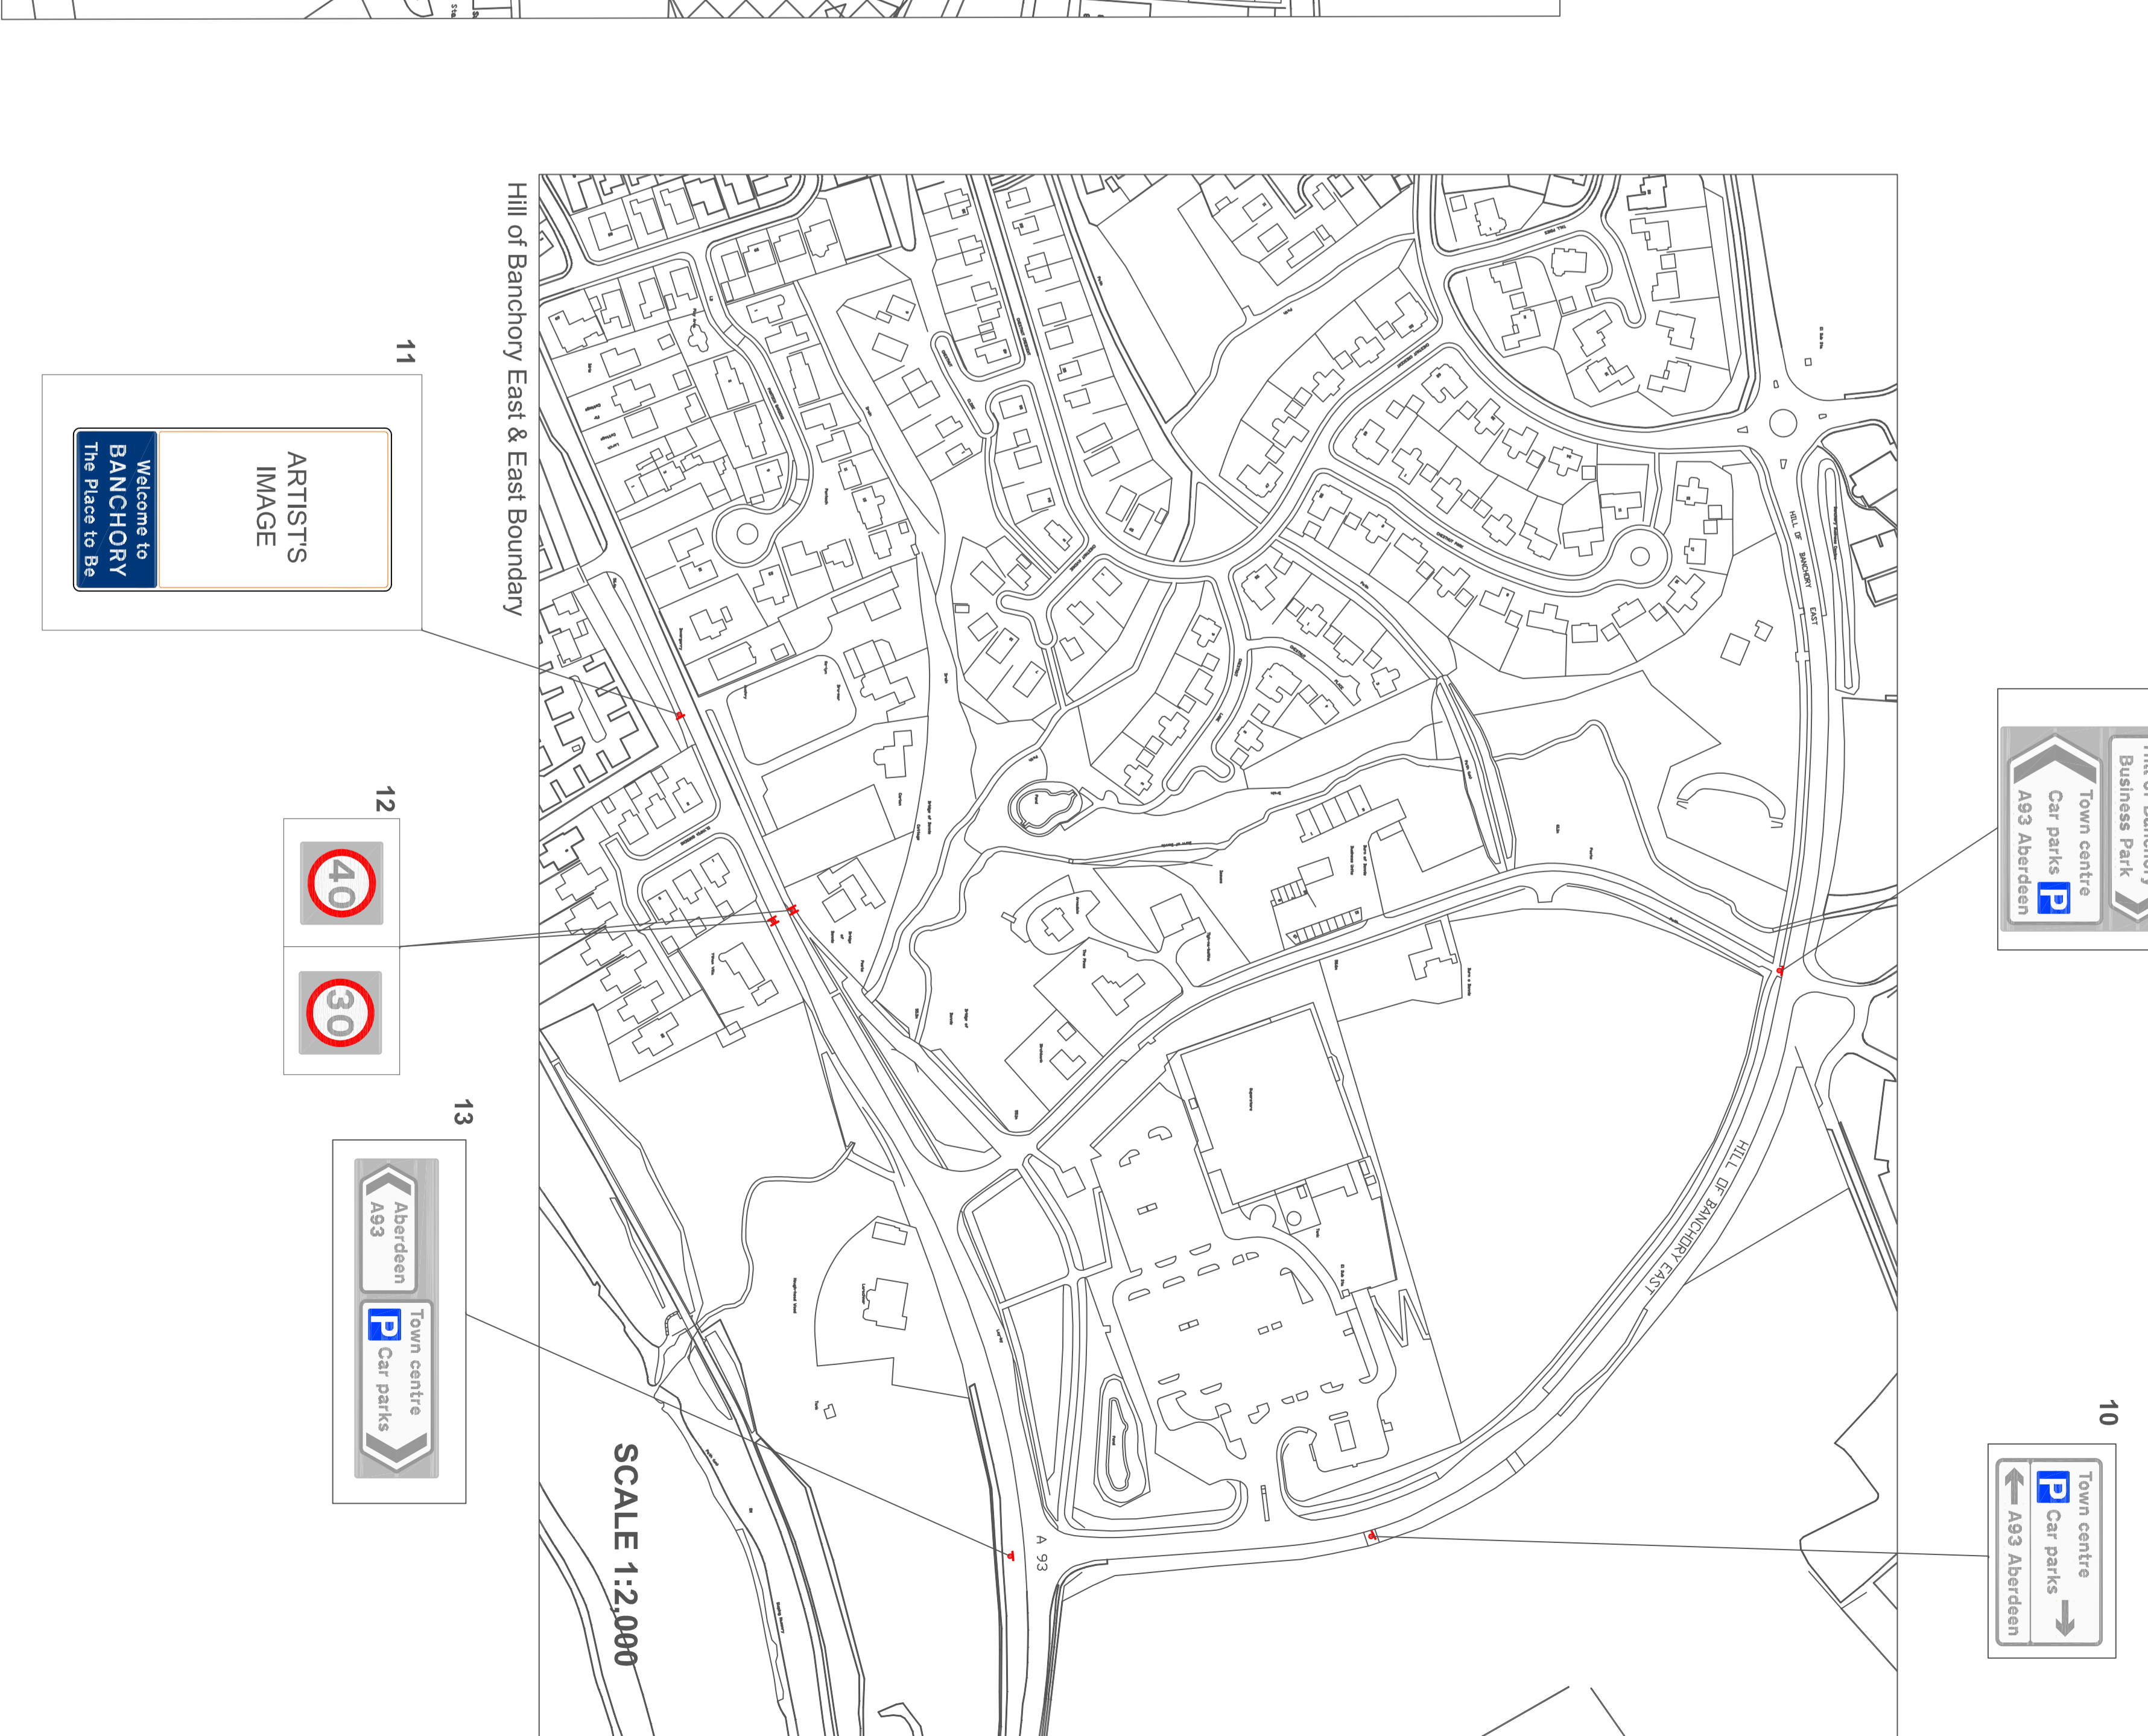

Vehicular Signage Recommendations

- Mon - Sat 8 am - 6 pm No return within 15mins
- Mon - Sat 8 am - 6 pm No return within 15mins
- Mon - Sat 8 am - 6 pm No return within 15mins

Example of boundary sign used in Plymouth

- King George V Park
- King George V Park

SCALE 1:1,000

Town Centre