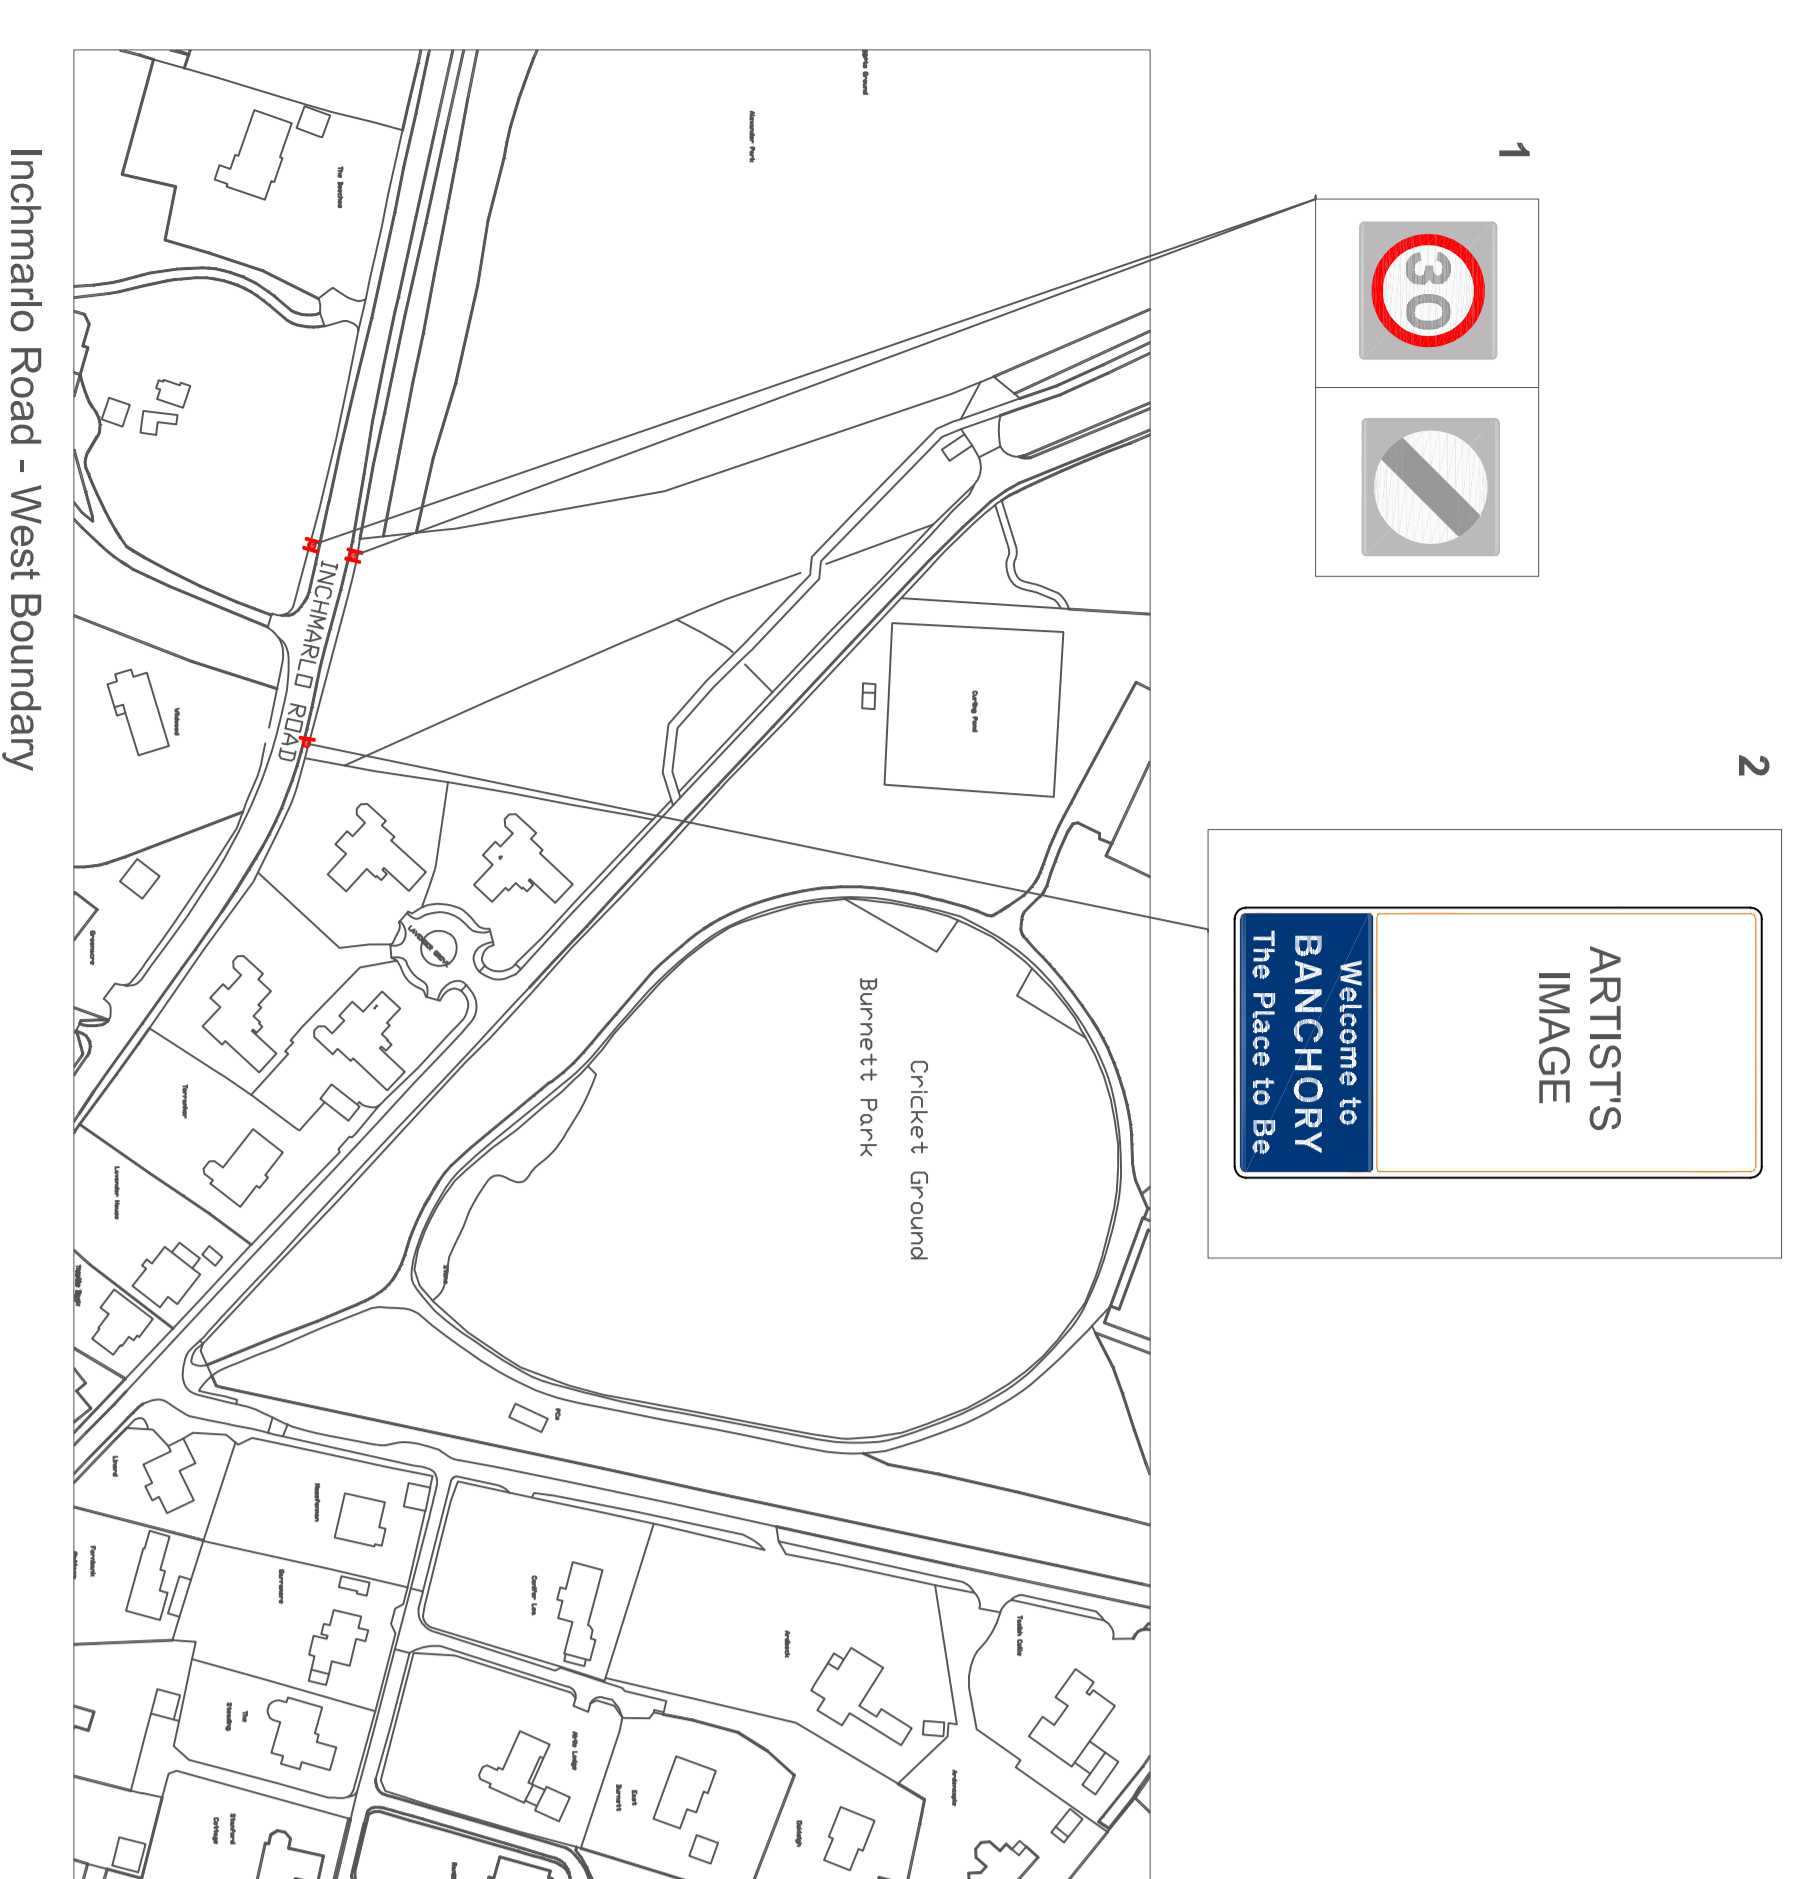

Vehicular Signage Recommendations

- Mon - Sat 8 am - 6 pm No return within 15mins
- Mon - Sat 8 am - 6 pm No return within 15mins
- Mon - Sat 8 am - 6 pm No return within 15mins

Example of boundary sign used in Plymouth

- King George V Park
- King George V Park

SCALE 1:1,000

Town Centre